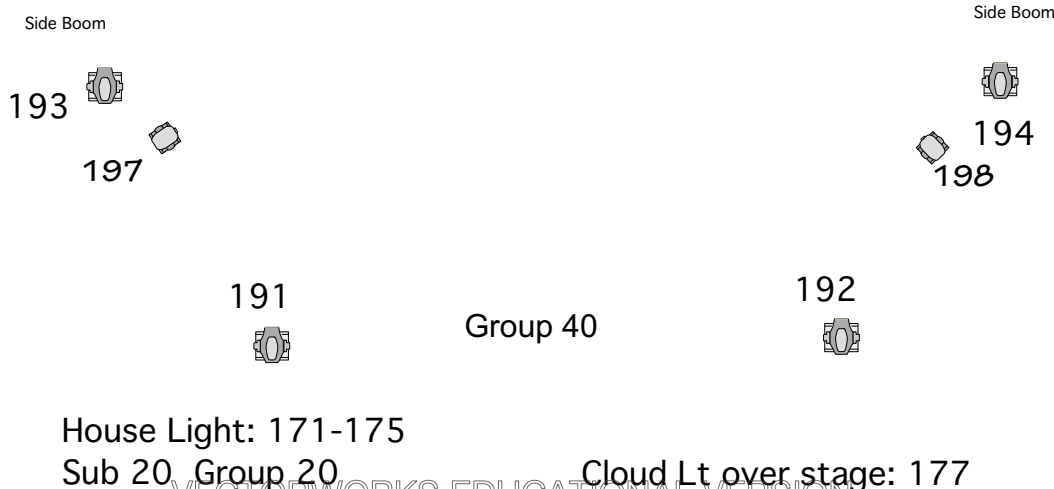

EFFECTS:
Effect 1: Forward
Effect 2: Bounce
Effect 3: Police Lights
Effect 4:
Effect 5:
Effect 9:
Effect 6:
Effect 7: