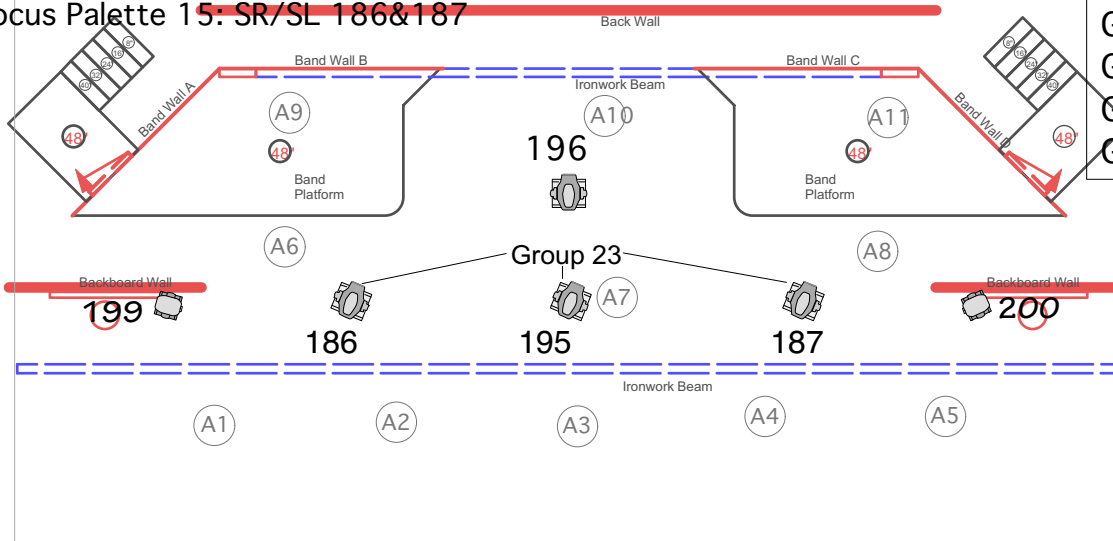

Palettes:
 Color Palette 1: RED
 Color Palette 2: Blue
 Color Palette 3: Green
 Color Palette 4: Amber
 Color Palette 5: Magenta
 Color Palette 6: White
 Color Palette 7: Wm White
 Color Palette 7: Orange

Focus Palette 1: Center A3
 Focus Palette 2: Aisle
 Focus Palette 3: Drums
 Focus Palette 4: Keys
 Focus Palette 5: Guitar
 Focus Palette 6: Horns
 Focus Palette 7:
 Focus Palette 8: 186&187 @ L-R Cen
 Focus Palette 9: 199/200 far L&R
 Focus Palette 10: Left of center 1
 Focus Palette 11: Right of center 1
 Focus Palette 12: Up Center 199&200
 Focus Palette 13: Side Aisle 197&198
 Focus Palette 14: Side Doors 193&194
 Focus Palette 15: SR/SL 186&187
 Beam Palette 1: Standard
 Beam Palette 2: Wide
 Beam Palette 3: Gobo Focus
 Beam Palette 4: Soft Edge
 Beam Palette 5:
 Beam Palette 6:
 Beam Palette 7:
 Beam Palette 8:
 Beam Palette 9:
 Focus Palette 16:
 Focus Palette 20: Right Band
 Focus Palette 21: Left Band

Submasters:
 Sub 1: Scenery Wm
 Sub 2: Frnt Vis Band
 Sub 3: Band --> Wm
 Sub 4: Side Lav --> US
 Sub 5: Blu Top US
 Sub 6: Red Bk US
 Sub 7: Amber top US
 Sub 8: Side Wm <-- US
 Sub 9: Band <-- US
 Sub 10: Scenery Cool
 Sub 11: Vis 1,2,4,5

Version: Feb 21, 2015

Sub 12: Vis 6,8
 Sub 13: PTN WM -->
 Sub 14: Side Lav --> DS
 Sub 15: Blu Top DS
 Sub 16: Red Bk DS
 Sub 17: Amber Top DS
 Sub 18: Side Wm <-- DS
 Sub 19: PTN Cool <--
 Sub 20: House Lt
 Sub 35: Scence Change Light
 Sub 31:
 Sub 32: